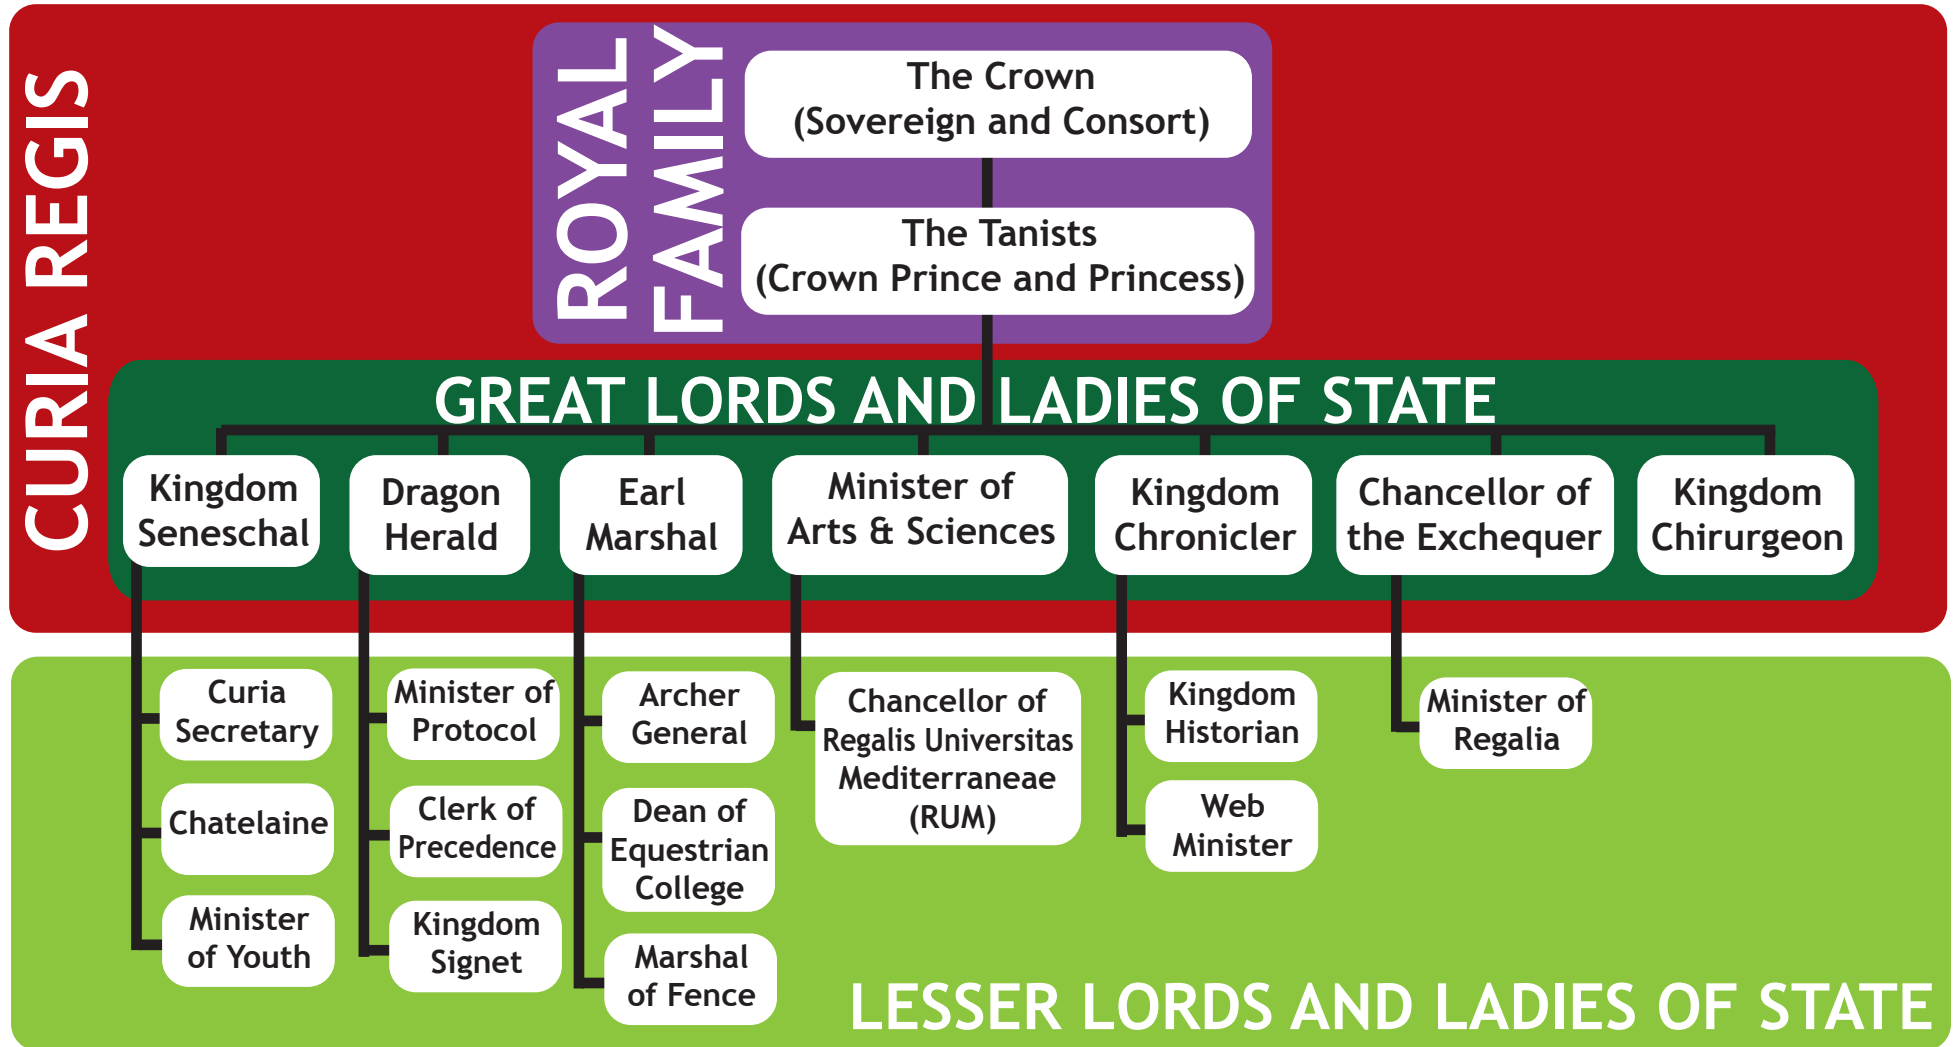

Middle Kingdom Organizational Chart

A quorum of the Curia Regis shall consist of the Crown, the Kingdom Seneschal, and three other Great Officers of State.